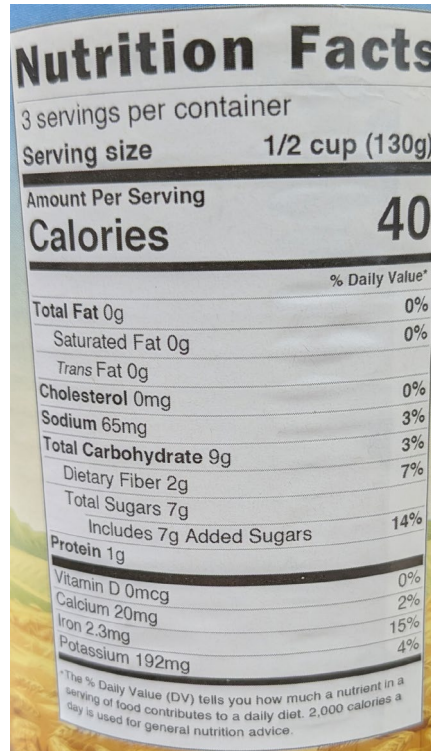

**Diced Beets**  
**15 oz x 24**

Ingredients: Diced beets, water, salt, sugar, citric acid, EDTA.

Item No.	Product Description	Case Pack	Pallet TI	Pallet HI	Cases per Pallet	Pallet Height (inches)	Pallet Weight
87702	Diced Beets 24 x 15oz	24	8	12	96	60	2496 lb

Unit UPC	Case UPC	Unit Dimensions (inches)LxWxH			Case Wt. (lbs.)	Case Dimensions (inches)LxWxH			Case Cube	Cases per 40' container	Country of Origin	Shelf Life
035549877028	50035549877023	3.00	3.00	4.25	26.00	18.00	12.00	4.50	0.56	2205	Egypt	36 months